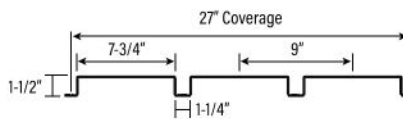

BR-1

BR-2

BR-3

BR-4

THE PRIME ADVANTAGE:

- 40 Year Warranty Sherwin-Williams Coil Coatings
- 25 Year Warranty Acrylic Coated Galvalume
- Kynar Available
- 24-Gauge & 26-Gauge Standard*

*5/8" solid substrate decking recommended for 26 gauge