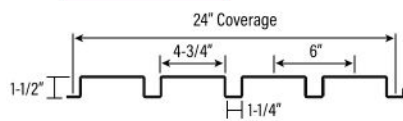

DUBLIN, TX (254) 445-3416
BRIDGEPORT, TX (940) 683-9040

DUMAS, TX (806) 935-0141
KERRVILLE, TX (830) 955-9292

f WWW.PRIMEBLDG.COM

BOX RIB PANEL

Prime's NEW Box Rib Panels are an innovative and versatile sheet metal panel option. This panel is ideal for commercial and residential uses as a wall panel. Box rib panels can be installed vertically or horizontally. They offer bold visual lines that provide a unique aspect to architectural designs. All box rib panel profiles are available in regular or reverse run.

BR-2

THE PRIME ADVANTAGE:

- 40 Year Warranty Sherwin-Williams Coil Coatings
- 25 Year Warranty Acrylic Coated Galvalume
- Kynar Available
- 24-Gauge & 26-Gauge Standard*

*5/8" solid substrate decking recommended for 26 gauge

ROLL FORMER AND TRIM BRAKE ON SITE

CUT TO LENGTH PANELS AND CUSTOM TRIM CAPABILITIES

BOX RIB PANEL COLOR OPTIONS:

Black	Polar White	Ash Gray	Charcoal Gray	Burnished Slate
Hawaiian Blue	Dark Blue	Colony Green	Hunter Green	Fern Green
Crimson Red	Rustic Red	Berry	Koko Brown	Desert Sand
Light Stone	Sahara Tan	Copper Metallic	Galvalume	

NOTE: Colors vary by monitor or print setting. Please contact us to get the most accurate color representation. We will provide you with color samples. Prime reserves the right to add and discontinue colors without notice.