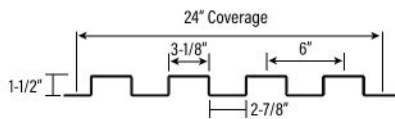

DUBLIN, TX (254) 445-3416
BRIDGEPORT, TX (940) 683-9040

DUMAS, TX (806) 935-0141
KERRVILLE, TX (830) 955-9292

f WWW.PRIMEBLDG.COM

BOX RIB PANEL

Prime's NEW Box Rib Panels are an innovative and versatile sheet metal panel option. This panel is ideal for commercial and residential uses as a wall panel. Box rib panels can be installed vertically or horizontally. They offer bold visual lines that provide a unique aspect to architectural designs. All box rib panel profiles are available in regular or reverse run.

BR-3

THE PRIME ADVANTAGE:

- 40 Year Warranty Sherwin-Williams Coil Coatings
- 25 Year Warranty Acrylic Coated Galvalume
- Kynar Available
- 24-Gauge & 26-Gauge Standard*

*5/8" solid substrate decking recommended for 26 gauge

ROLL FORMER AND TRIM BRAKE ON SITE

CUT TO LENGTH PANELS AND CUSTOM TRIM CAPABILITIES

BOX RIB PANEL COLOR OPTIONS:

Black	Polar White	Ash Gray	Charcoal Gray	Burnished Slate
Hawaiian Blue	Dark Blue	Colony Green	Hunter Green	Fern Green
Crimson Red	Rustic Red	Berry	Koko Brown	Desert Sand
Light Stone	Sahara Tan	Copper Metallic	Galvalume	

NOTE: Colors vary by monitor or print setting. Please contact us to get the most accurate color representation. We will provide you with color samples. Prime reserves the right to add and discontinue colors without notice.