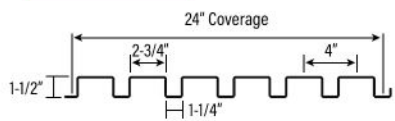

Prime's NEW Box Rib Panels are an innovative and versatile sheet metal panel option. This panel is ideal for commercial and residential uses as a wall panel. Box rib panels can be installed vertically or horizontally. They offer bold visual lines that provide a unique aspect to architectural designs. All box rib panel profiles are available in regular or reverse run.

BR-1