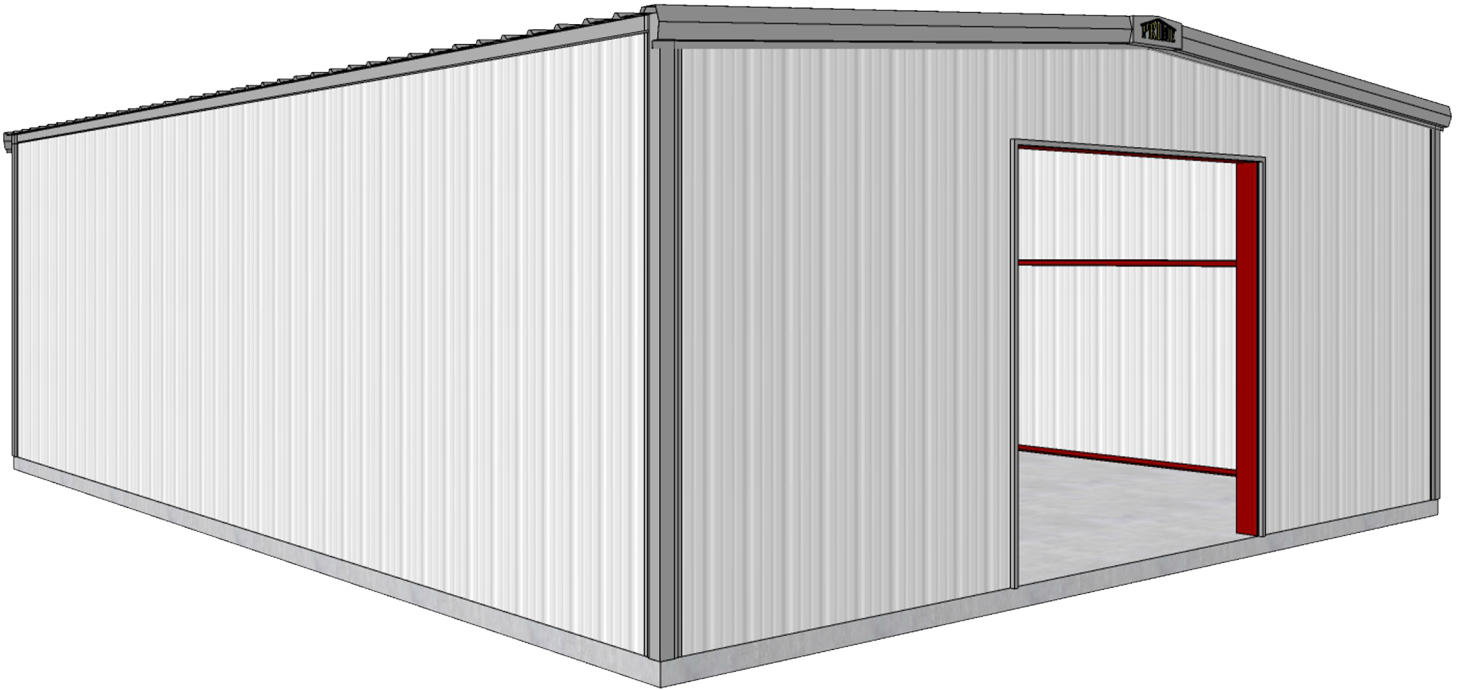

PRE-ENGINEERED

Bolt Together Shop/Garage Kit

FULLY CUSTOMIZABLE

30' X 40' X 12'

KIT INCLUDES:

- 26-GA PAINTED WALLS (40 YR WARRANTY)
- 26-GA GALVALUME ROOF (25 YR WARRANTY)
- 1/12 PITCH
- 10'x10' ROLL-UP DOOR OPENING
- ERECTION DRAWINGS
- AVAILABLE **ADD-ON ACCESSORIES:** DOORS, GUTTERS, DOWNSPOUTS, PAINTED ROOF, WALK-THROUGH DOORS, ROLL-UP DOORS, INSULATION