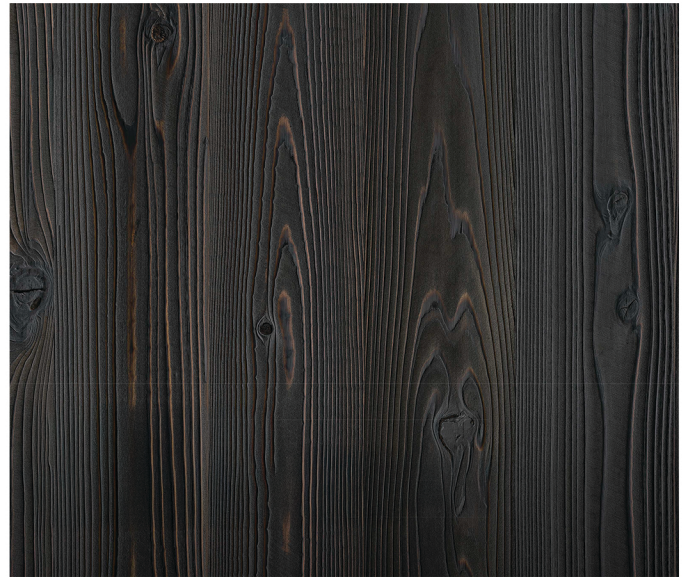

SMOOTH CEDAR

NATURAL ROUGH SAWN CEDAR

ANTIQUÉ BARNWOOD PLANK

BURNT CHARCOAL

Above colors are matched as closely as possible. Exact matches should be made from color chip samples, available by request.