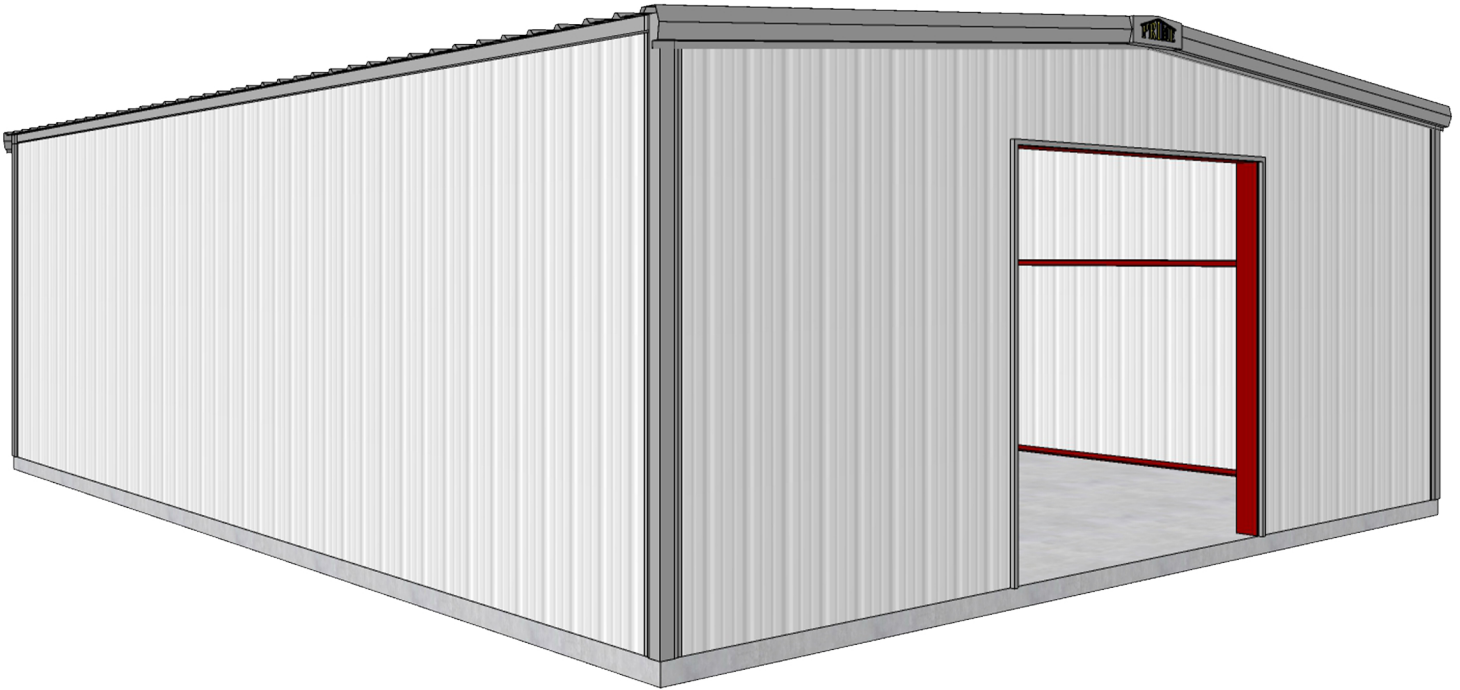

PRE-ENGINEERED
**Bolt Together
Shop/Garage Kit**

30' X 40' X 12'

KIT INCLUDES:

- **26-GA PAINTED WALLS** (40 YR WARRANTY)
- **26-GA GALVALUME ROOF** (25 YR WARRANTY)
- **1/12 PITCH**
- **10'x10' ROLL-UP DOOR OPENING**
- **ERECTION DRAWINGS**
- **AVAILABLE ADD-ON ACCESSORIES:**
DOORS, GUTTERS, DOWNSPOUTS, PAINTED ROOF, WALK-THROUGH DOORS, ROLL-UP DOORS, INSULATION